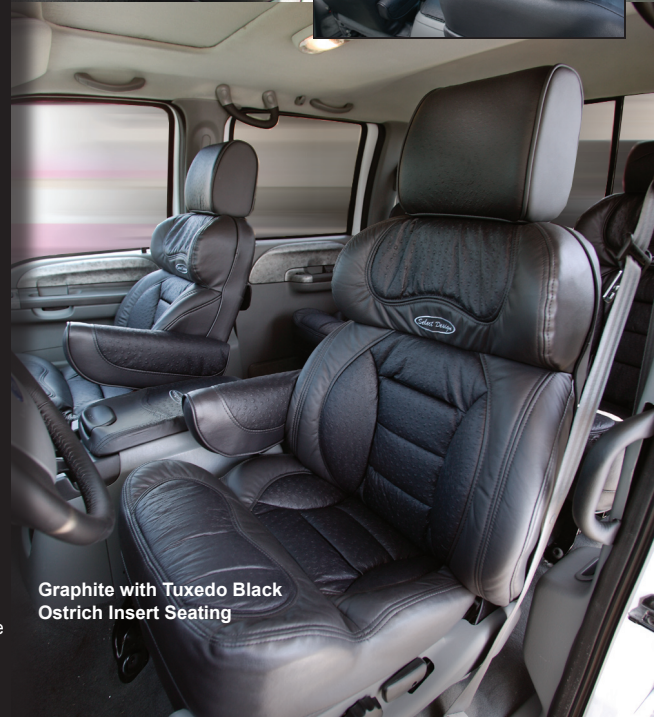

EXTERIOR FEATURES

Separate Personal Luggage Trunk Integrated In Aero-Contoured Aluminum Pylon
Chiseled Body Architecture • Stainless Steel Running Boards • Tunnel Storage Tube
Double Swing Open Compartment Doors 84 CA
Storage Compartment Spare Tire Location on 84 CA

**Graphite with Tuxedo Black
Ostrich Insert Seating**